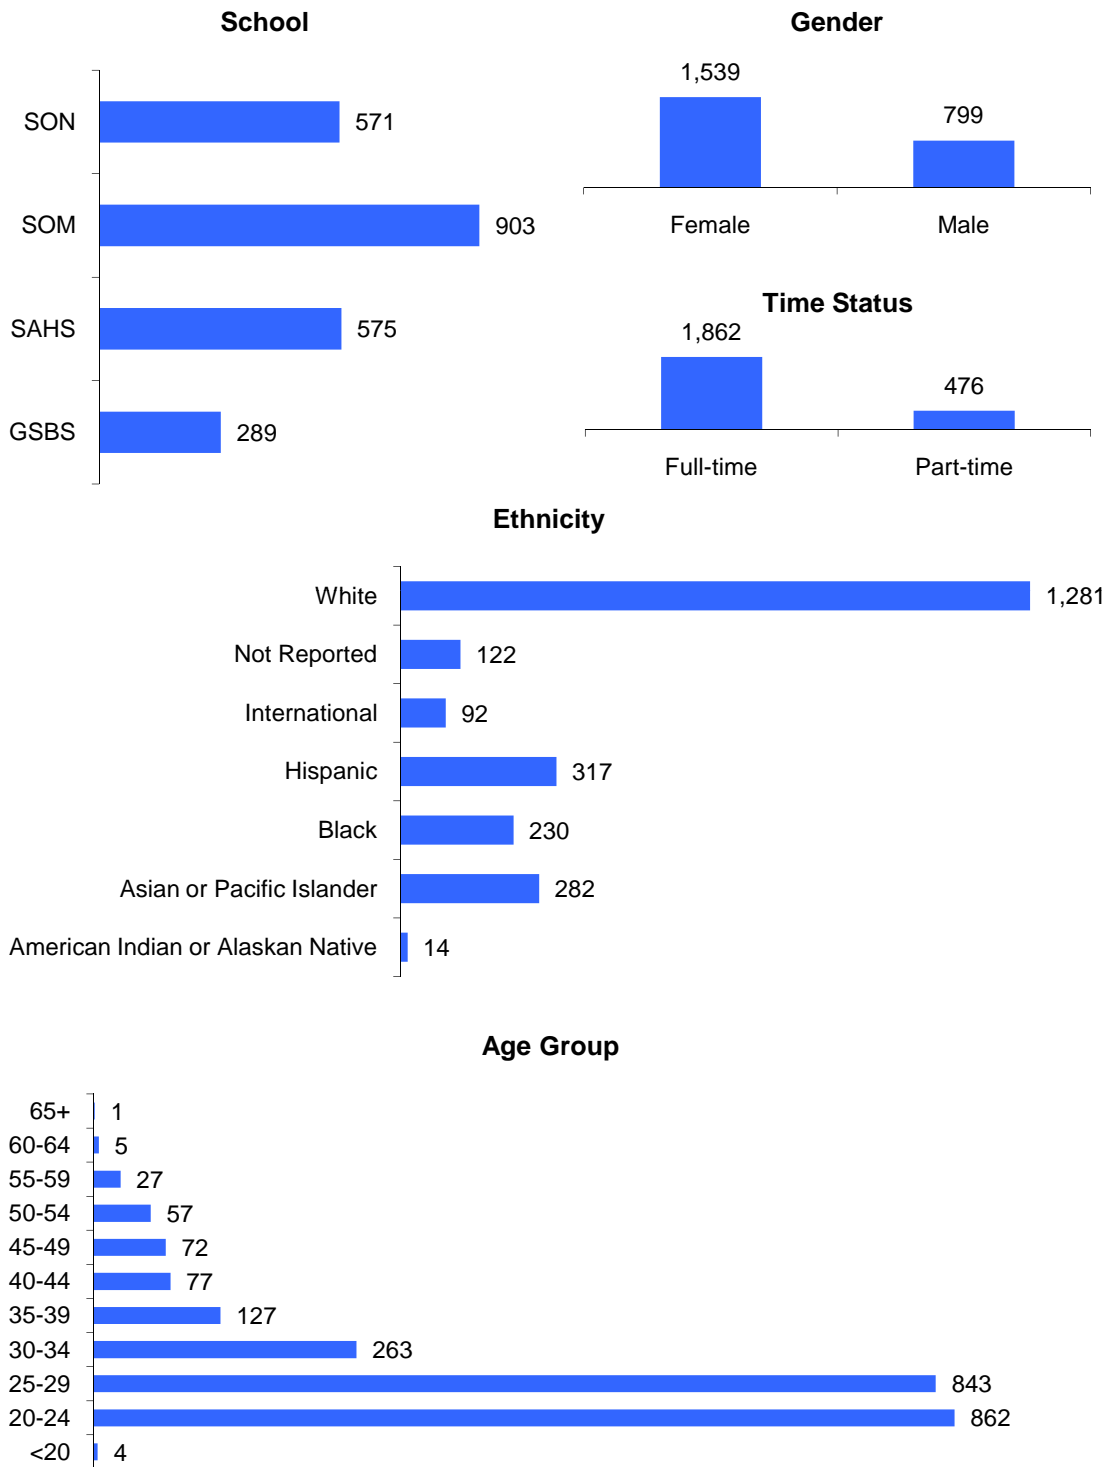

Fall 2008 Official Student Enrollment Summary

Total Unduplicated Headcount Enrollment = 2,338

Source: THECB CBM001 (Enrollment) Reports

Fall 2008 Official Student Enrollment Summary

(continued)

Total Unduplicated Headcount Enrollment = 2,338