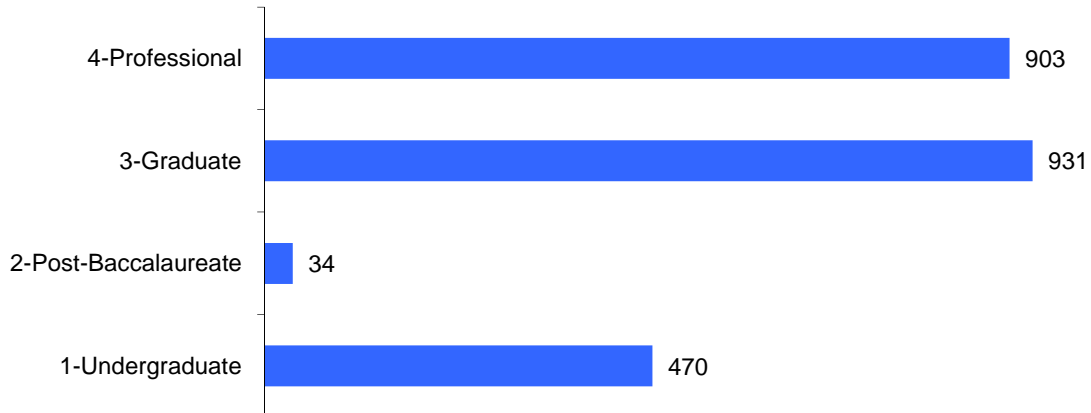

Fall 2008 Official Student Enrollment Summary

(continued)

Total Unduplicated Headcount Enrollment = 2,338

Level