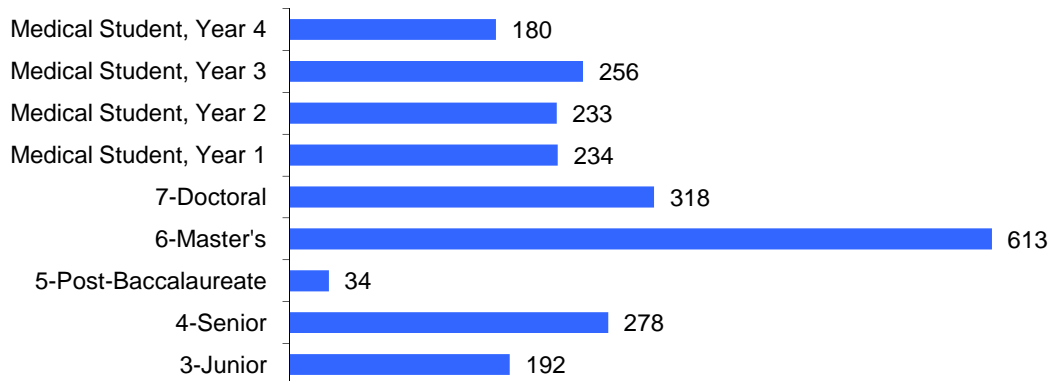

Classification