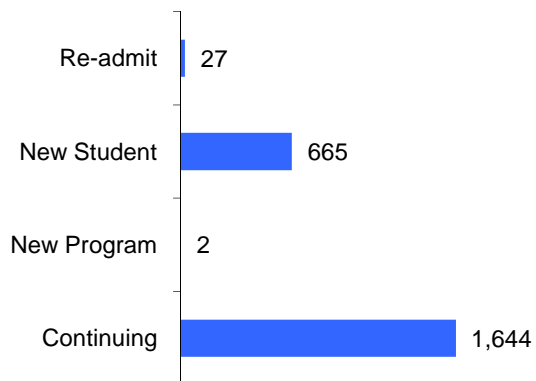

Fall 2008 Official Student Enrollment Summary

(continued)

Total Unduplicated Headcount Enrollment = 2,338

Level

Classification

Status

Residence Type

Source: THECB CBM001 (Enrollment) Reports