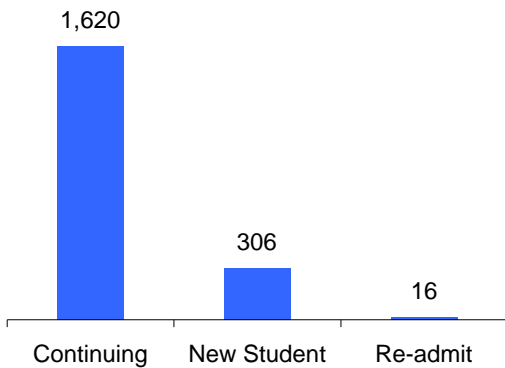

Spring 2003 Official Student Enrollment Summary (continued)

Total Unduplicated Headcount Enrollment = 1,942

Level

Classification

Status

Residence Type

Source: THECB CBM001 (Enrollment) Reports