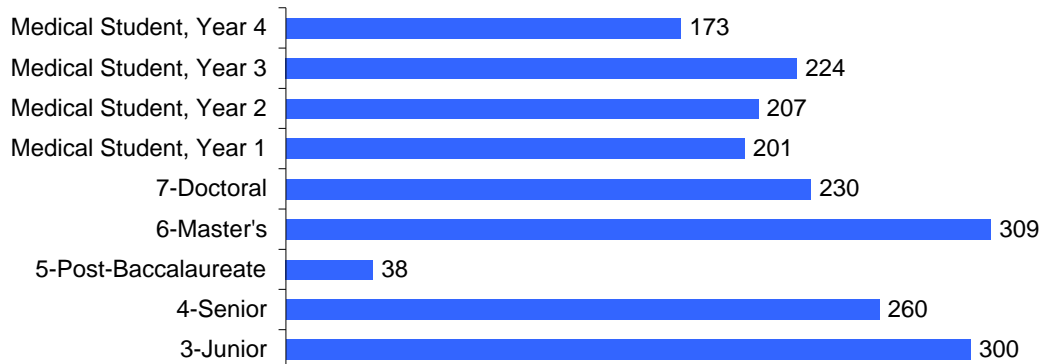

Classification