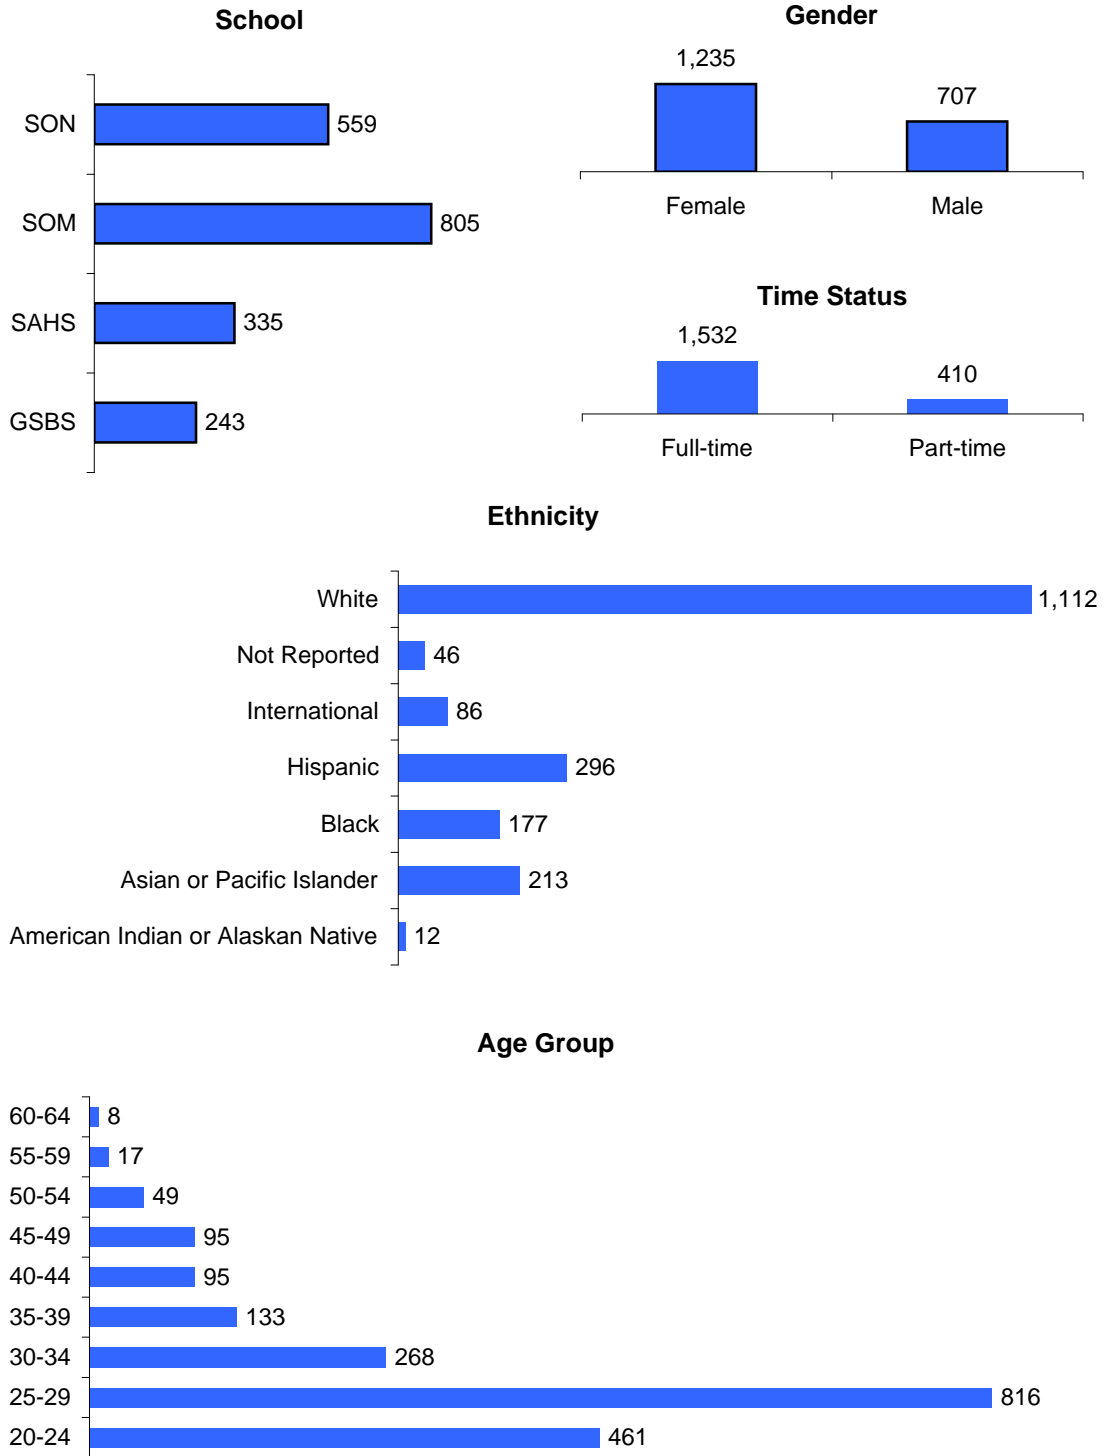

Spring 2003 Official Student Enrollment Summary

Total Unduplicated Headcount Enrollment = 1,942

Source: THECB CBM001 (Enrollment) Reports

Spring 2003 Official Student Enrollment Summary (continued)

Total Unduplicated Headcount Enrollment = 1,942