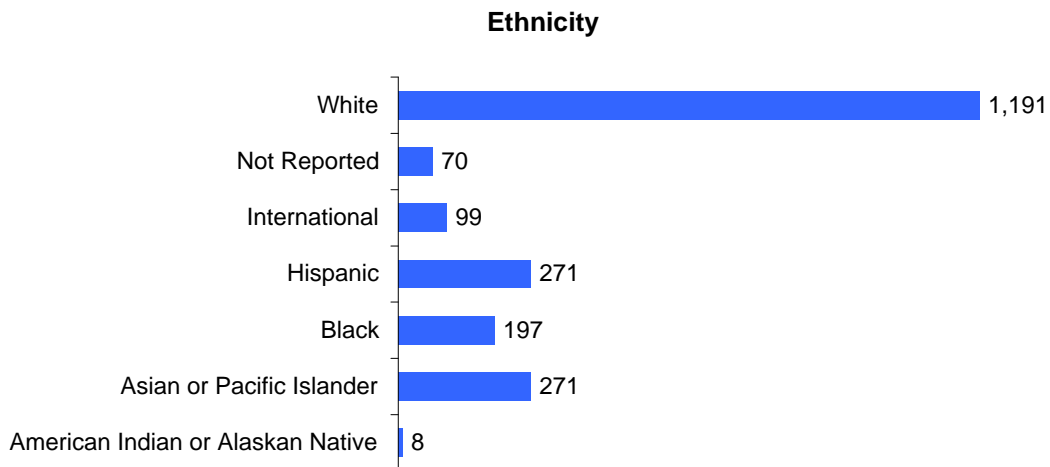

Spring 2006 Official Student Enrollment Summary

Total Unduplicated Headcount Enrollment = 2,107

Source: THECB CBM001 (Enrollment) Reports

Spring 2006 Official Student Enrollment Summary (continued)

Total Unduplicated Headcount Enrollment = 2,107