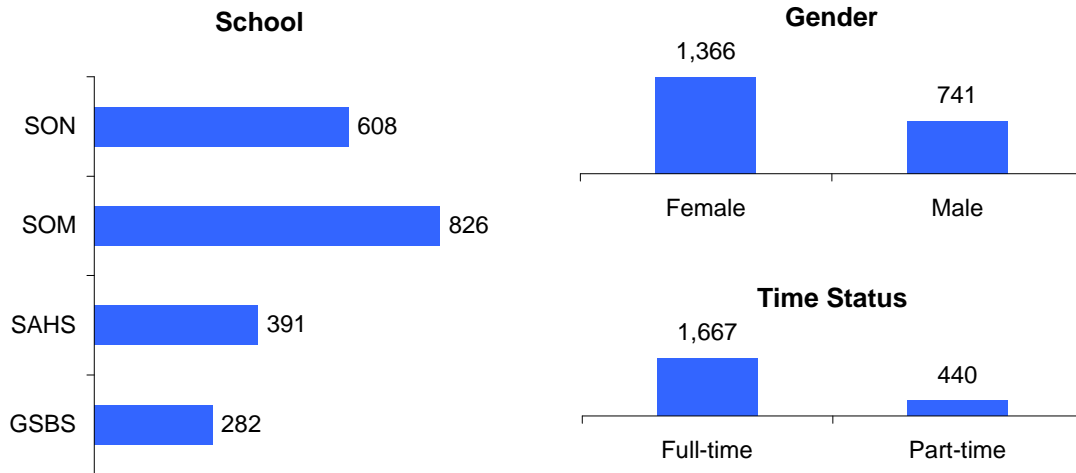

Spring 2006 Official Student Enrollment Summary

Total Unduplicated Headcount Enrollment = 2,107

Source: THECB CBM001 (Enrollment) Reports

Spring 2006 Official Student Enrollment Summary (continued)

Total Unduplicated Headcount Enrollment = 2,107