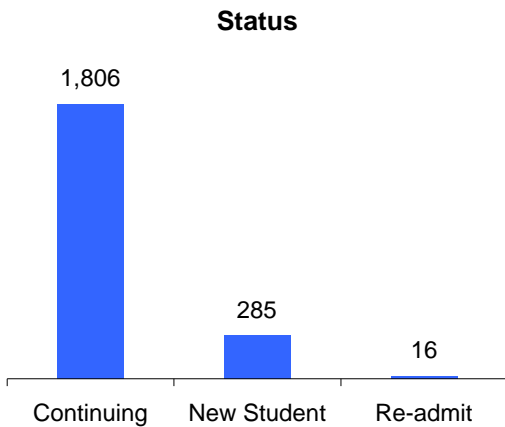

Spring 2006 Official Student Enrollment Summary

Total Unduplicated Headcount Enrollment = 2,107

Source: THECB CBM001 (Enrollment) Reports

Spring 2006 Official Student Enrollment Summary (continued)

Total Unduplicated Headcount Enrollment = 2,107