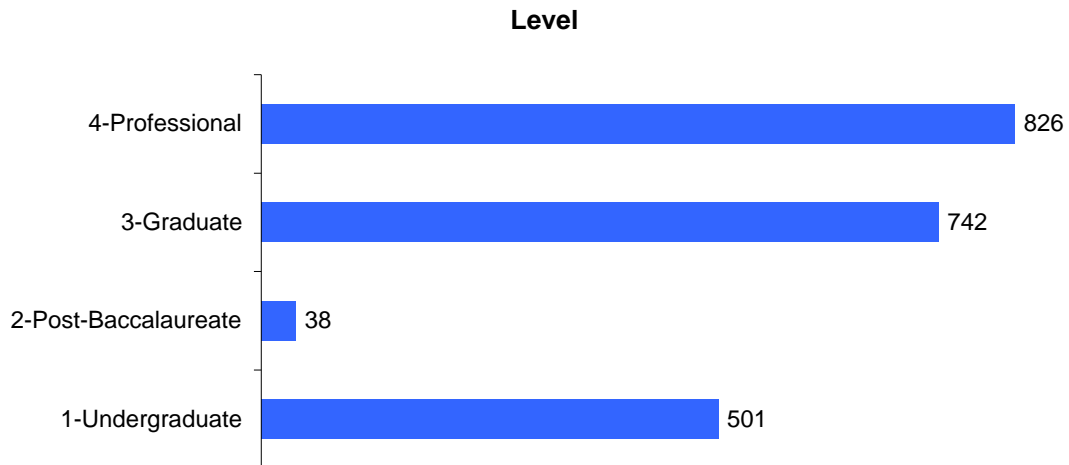

Spring 2006 Official Student Enrollment Summary

Total Unduplicated Headcount Enrollment = 2,107

Source: THECB CBM001 (Enrollment) Reports

Spring 2006 Official Student Enrollment Summary (continued)

Total Unduplicated Headcount Enrollment = 2,107