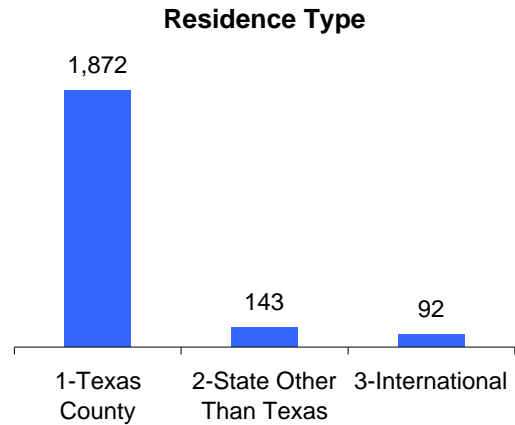

Spring 2006 Official Student Enrollment Summary

Total Unduplicated Headcount Enrollment = 2,107

Source: THECB CBM001 (Enrollment) Reports

Spring 2006 Official Student Enrollment Summary (continued)

Total Unduplicated Headcount Enrollment = 2,107