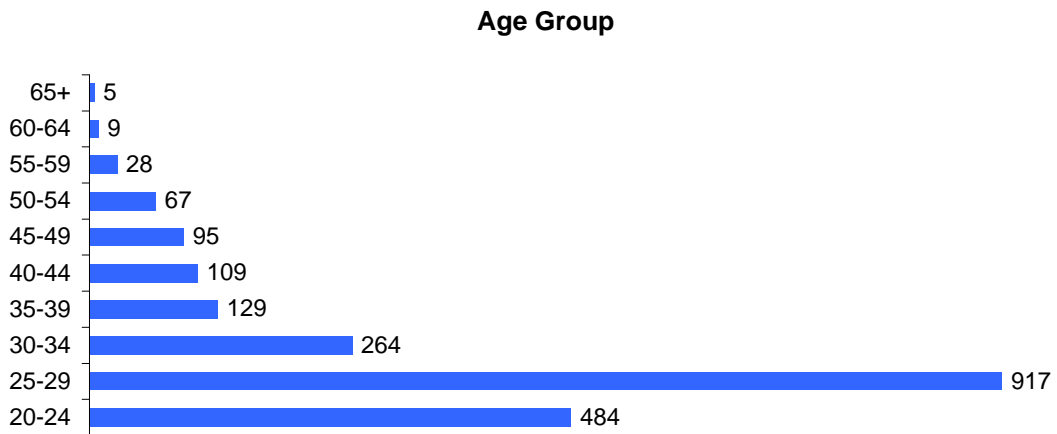

Spring 2006 Official Student Enrollment Summary

Total Unduplicated Headcount Enrollment = 2,107

Source: THECB CBM001 (Enrollment) Reports

Spring 2006 Official Student Enrollment Summary (continued)

Total Unduplicated Headcount Enrollment = 2,107