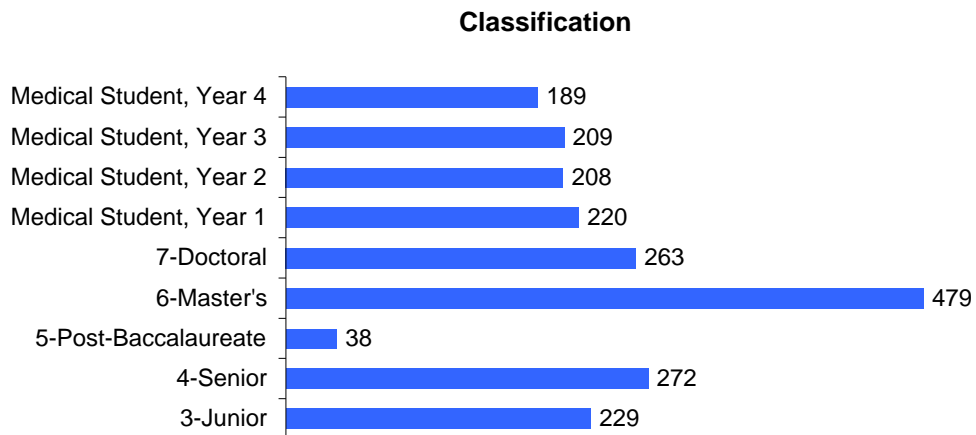

Spring 2006 Official Student Enrollment Summary

Total Unduplicated Headcount Enrollment = 2,107

Source: THECB CBM001 (Enrollment) Reports

Spring 2006 Official Student Enrollment Summary (continued)

Total Unduplicated Headcount Enrollment = 2,107