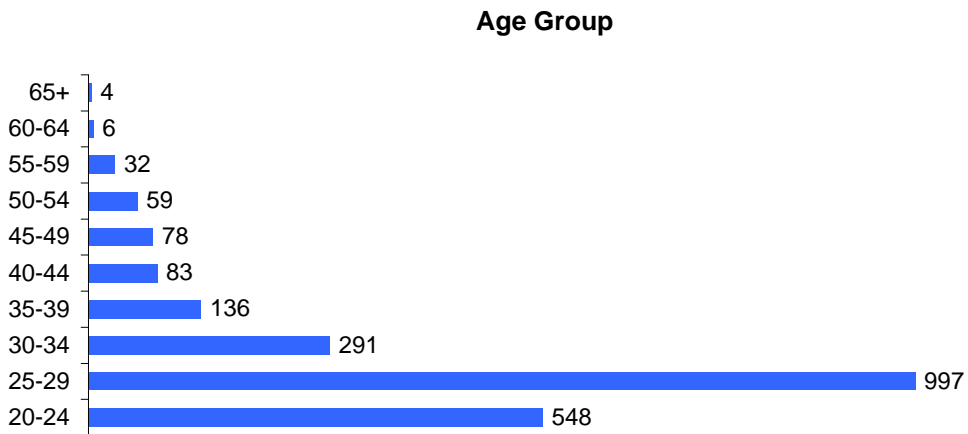

## Spring 2008 Official Student Enrollment Summary

Total Unduplicated Headcount Enrollment = 2,234

Source: THECB CBM001 (Enrollment) Reports

## Spring 2008 Official Student Enrollment Summary (continued)

Total Unduplicated Headcount Enrollment = 2,234

### Level