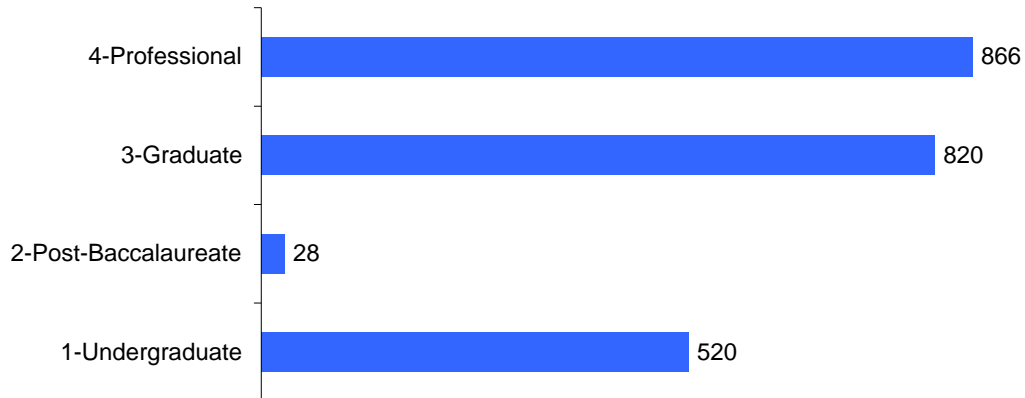

## Spring 2008 Official Student Enrollment Summary

Total Unduplicated Headcount Enrollment = 2,234

Source: THECB CBM001 (Enrollment) Reports

## Spring 2008 Official Student Enrollment Summary (continued)

Total Unduplicated Headcount Enrollment = 2,234

### Level