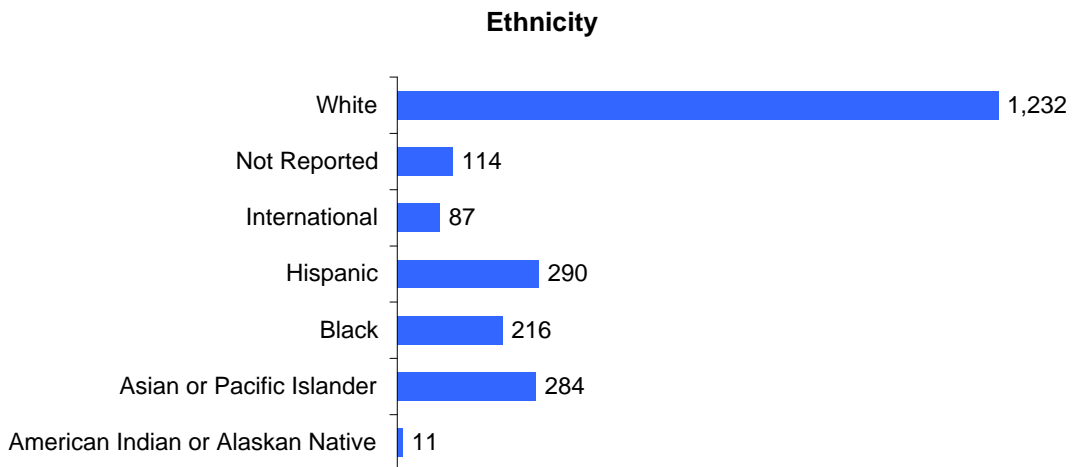

## Spring 2008 Official Student Enrollment Summary

Total Unduplicated Headcount Enrollment = 2,234

Source: THECB CBM001 (Enrollment) Reports