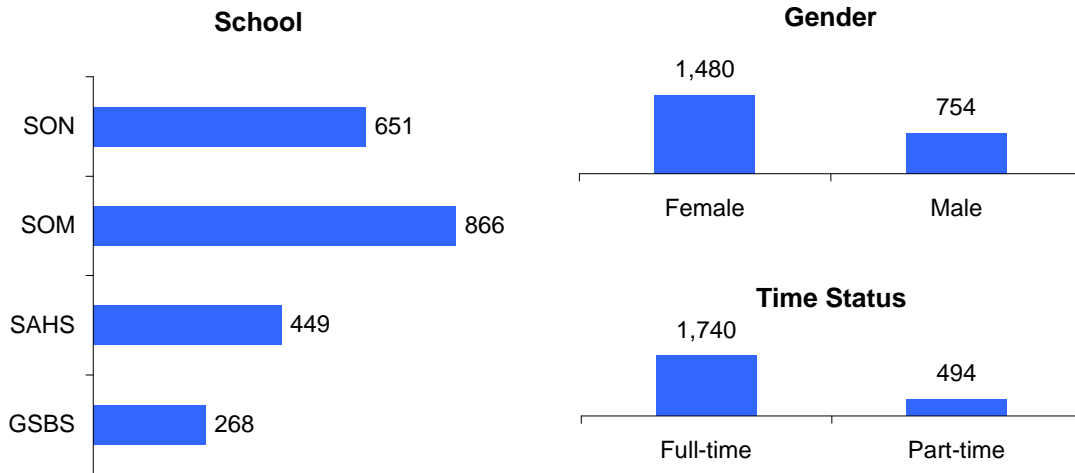

## Spring 2008 Official Student Enrollment Summary

Total Unduplicated Headcount Enrollment = 2,234

Source: THECB CBM001 (Enrollment) Reports

## Spring 2008 Official Student Enrollment Summary (continued)

Total Unduplicated Headcount Enrollment = 2,234

### Level