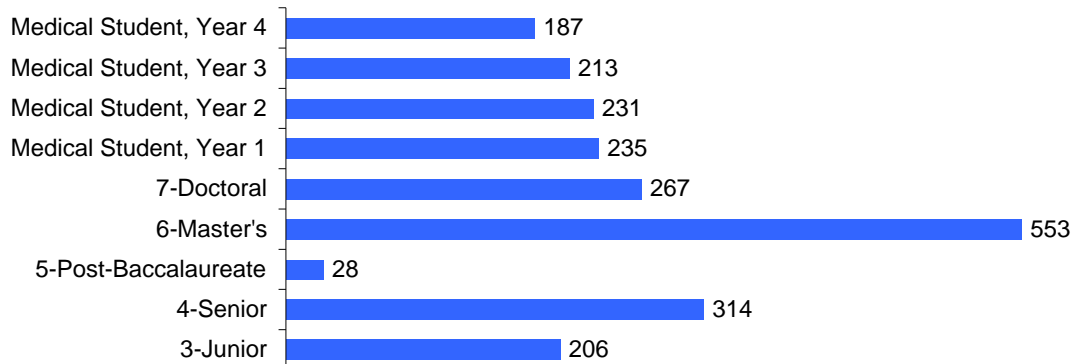

Classification