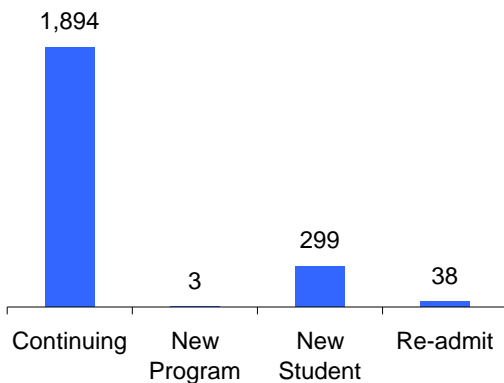

Spring 2008 Official Student Enrollment Summary (continued)

Total Unduplicated Headcount Enrollment = 2,234

Level

Classification

Status

Residence Type

Source: THECB CBM001 (Enrollment) Reports