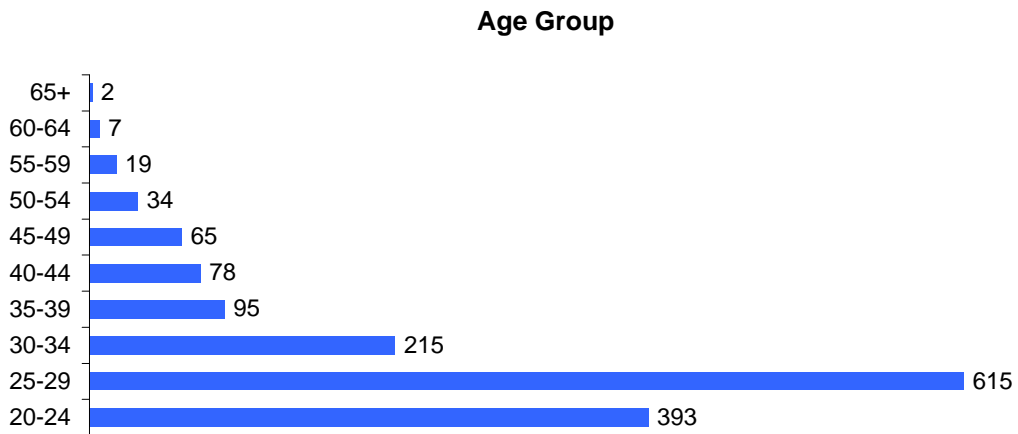

Summer 2005 Official Student Enrollment Summary

Total Unduplicated Headcount Enrollment = 1,523

Source: THECB CBM001 (Enrollment) Reports

Summer 2005 Official Student Enrollment Summary (continued)

Total Unduplicated Headcount Enrollment = 1,523