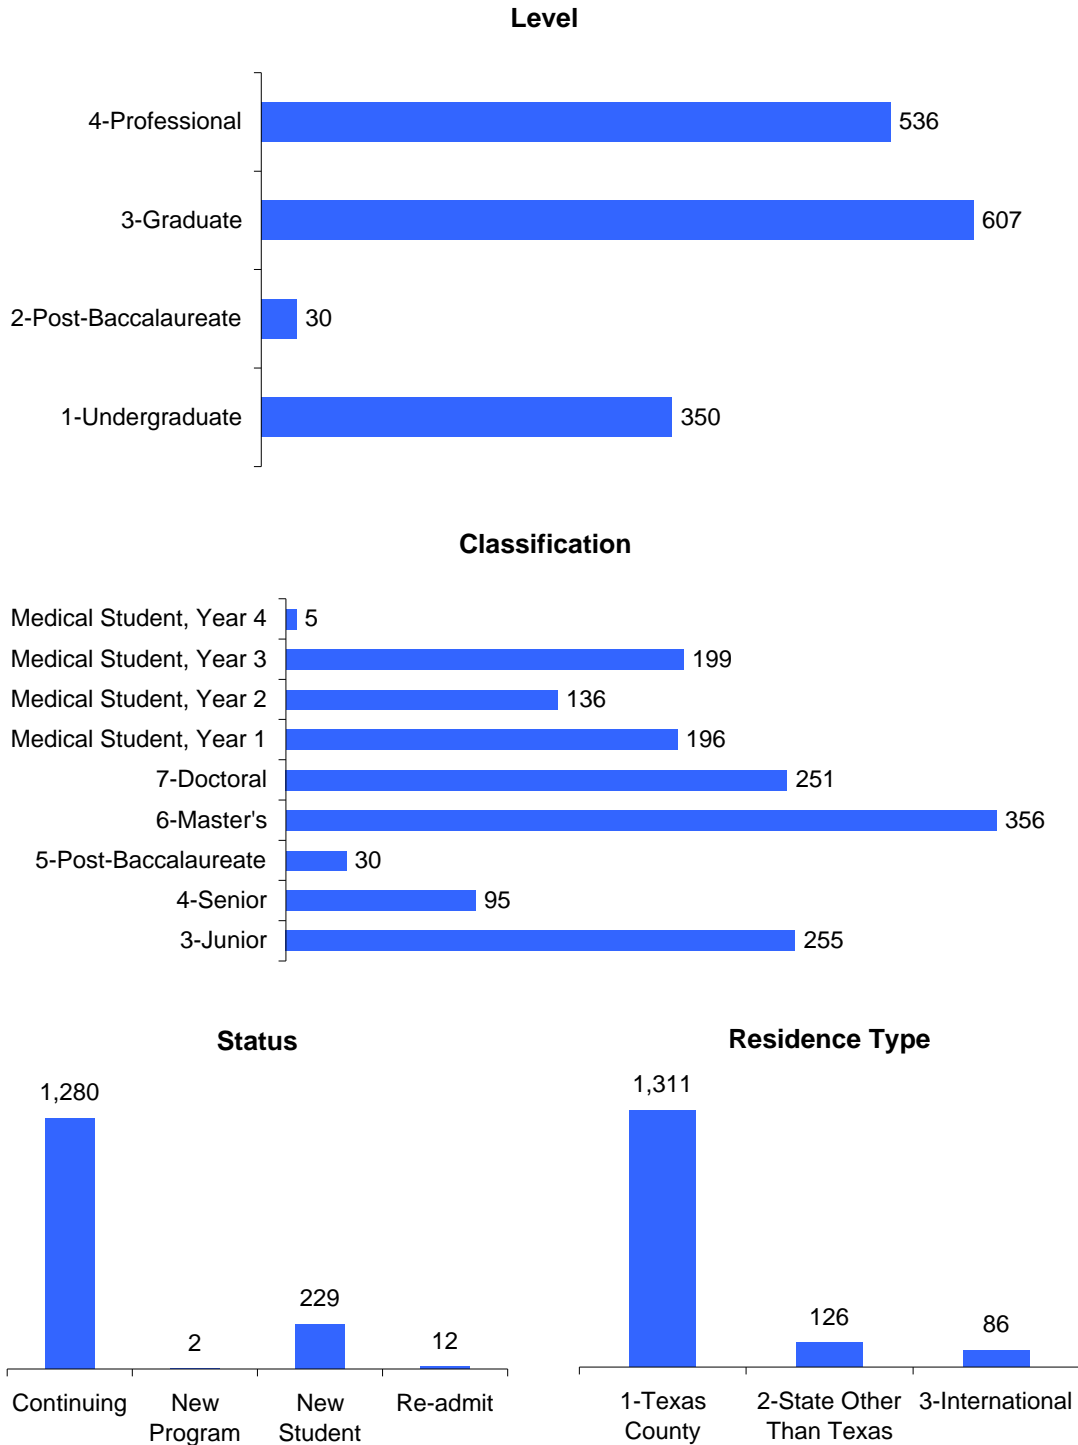

Summer 2005 Official Student Enrollment Summary

Total Unduplicated Headcount Enrollment = 1,523

Source: THECB CBM001 (Enrollment) Reports

Summer 2005 Official Student Enrollment Summary (continued)

Total Unduplicated Headcount Enrollment = 1,523