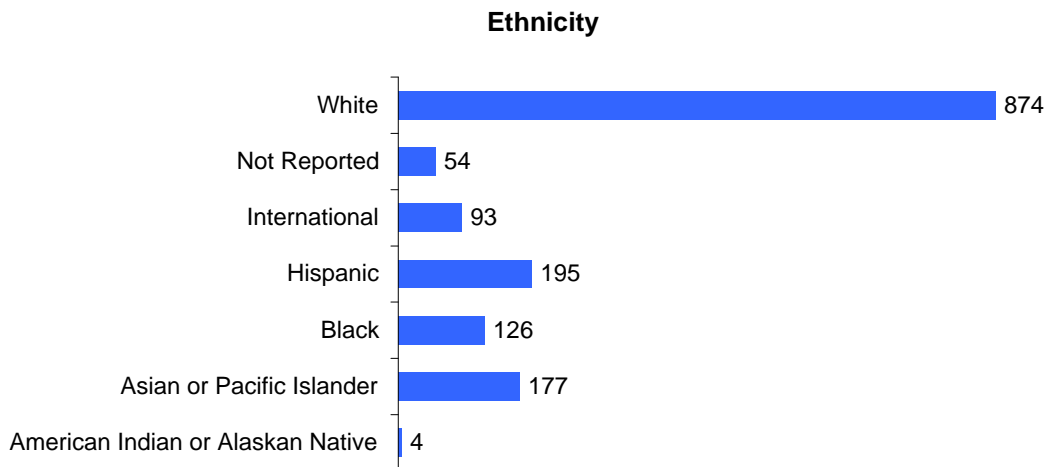

Summer 2005 Official Student Enrollment Summary

Total Unduplicated Headcount Enrollment = 1,523

Source: THECB CBM001 (Enrollment) Reports

Summer 2005 Official Student Enrollment Summary (continued)

Total Unduplicated Headcount Enrollment = 1,523