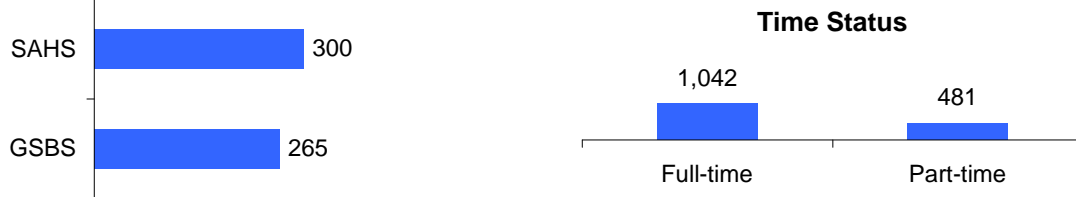

Summer 2005 Official Student Enrollment Summary

Total Unduplicated Headcount Enrollment = 1,523

Source: THECB CBM001 (Enrollment) Reports

Summer 2005 Official Student Enrollment Summary (continued)

Total Unduplicated Headcount Enrollment = 1,523