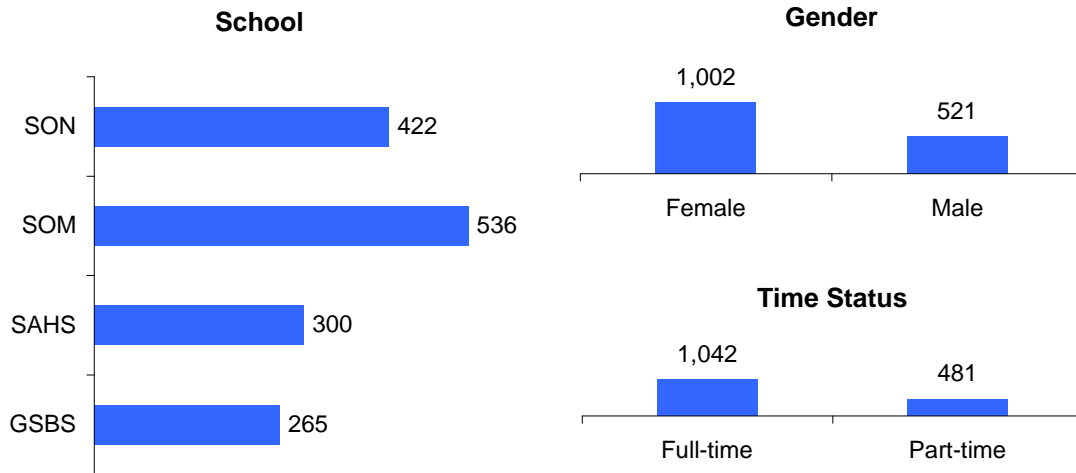

Summer 2005 Official Student Enrollment Summary

Total Unduplicated Headcount Enrollment = 1,523

Source: THECB CBM001 (Enrollment) Reports

Summer 2005 Official Student Enrollment Summary (continued)

Total Unduplicated Headcount Enrollment = 1,523