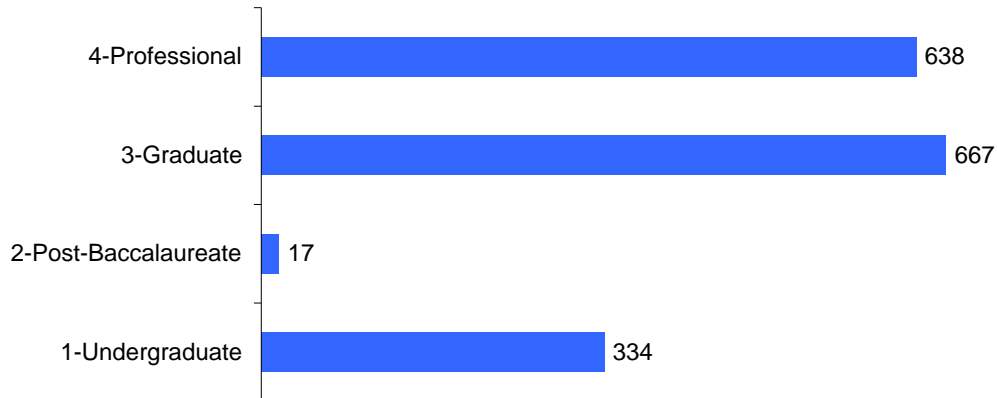

## Summer 2006 Official Student Enrollment Summary

Total Unduplicated Headcount Enrollment = 1,656

Source: THECB CBM001 (Enrollment) Reports

## Summer 2006 Official Student Enrollment Summary (continued)

Total Unduplicated Headcount Enrollment = 1,656

### Level