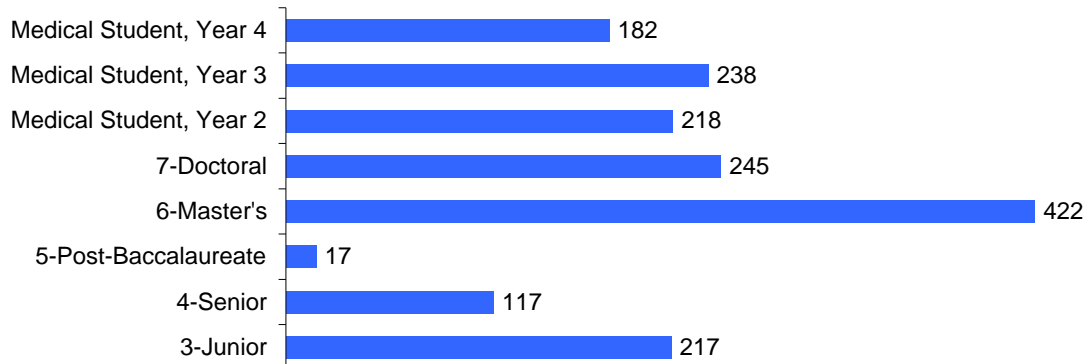

Classification