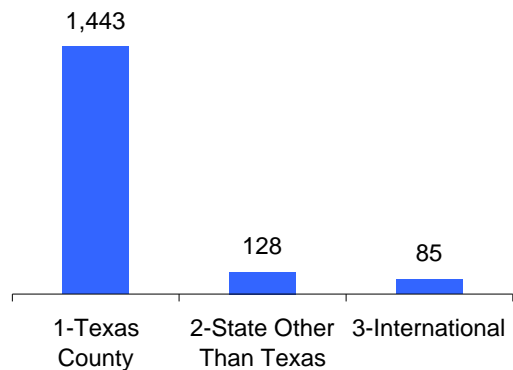

Residence Type

Source: THECB CBM001 (Enrollment) Reports