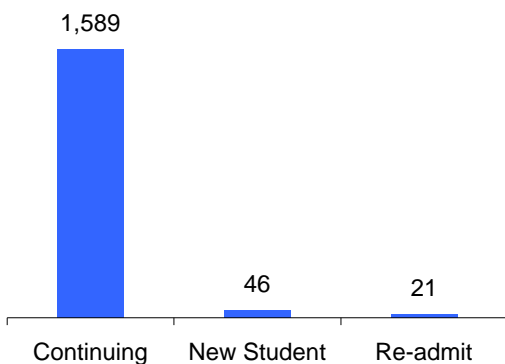

Summer 2006 Official Student Enrollment Summary (continued)

Total Unduplicated Headcount Enrollment = 1,656

Level

Classification

Status

Residence Type

Source: THECB CBM001 (Enrollment) Reports