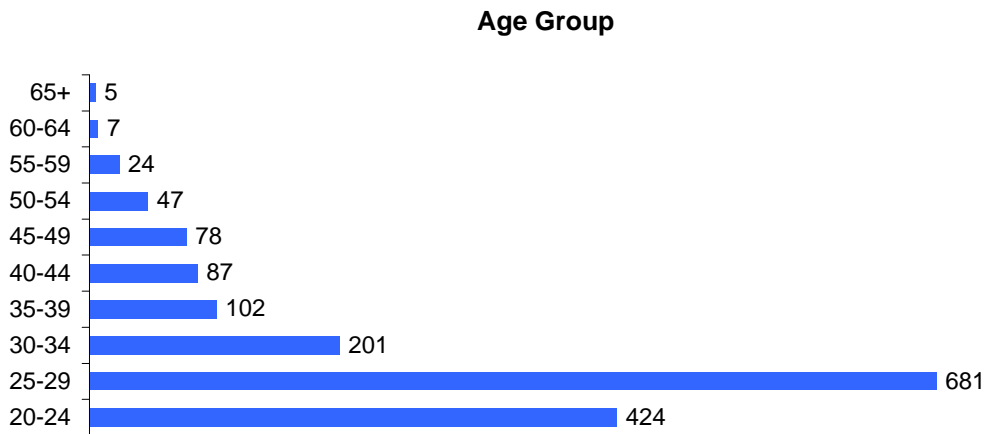

## Summer 2006 Official Student Enrollment Summary

Total Unduplicated Headcount Enrollment = 1,656

Source: THECB CBM001 (Enrollment) Reports

## Summer 2006 Official Student Enrollment Summary (continued)

Total Unduplicated Headcount Enrollment = 1,656

### Level