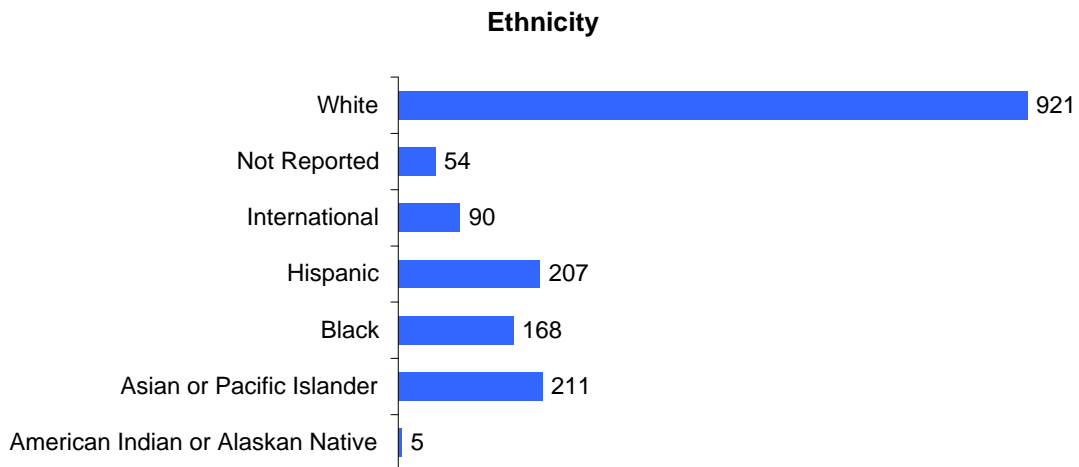

## Summer 2006 Official Student Enrollment Summary

Total Unduplicated Headcount Enrollment = 1,656

Source: THECB CBM001 (Enrollment) Reports

## Summer 2006 Official Student Enrollment Summary (continued)

Total Unduplicated Headcount Enrollment = 1,656