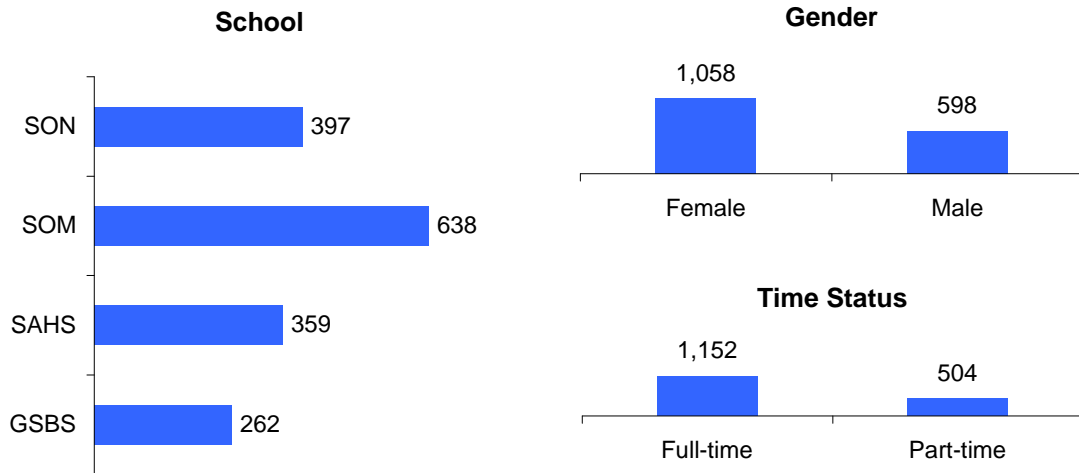

## Summer 2006 Official Student Enrollment Summary

Total Unduplicated Headcount Enrollment = 1,656

Source: THECB CBM001 (Enrollment) Reports

## Summer 2006 Official Student Enrollment Summary (continued)

Total Unduplicated Headcount Enrollment = 1,656

### Level