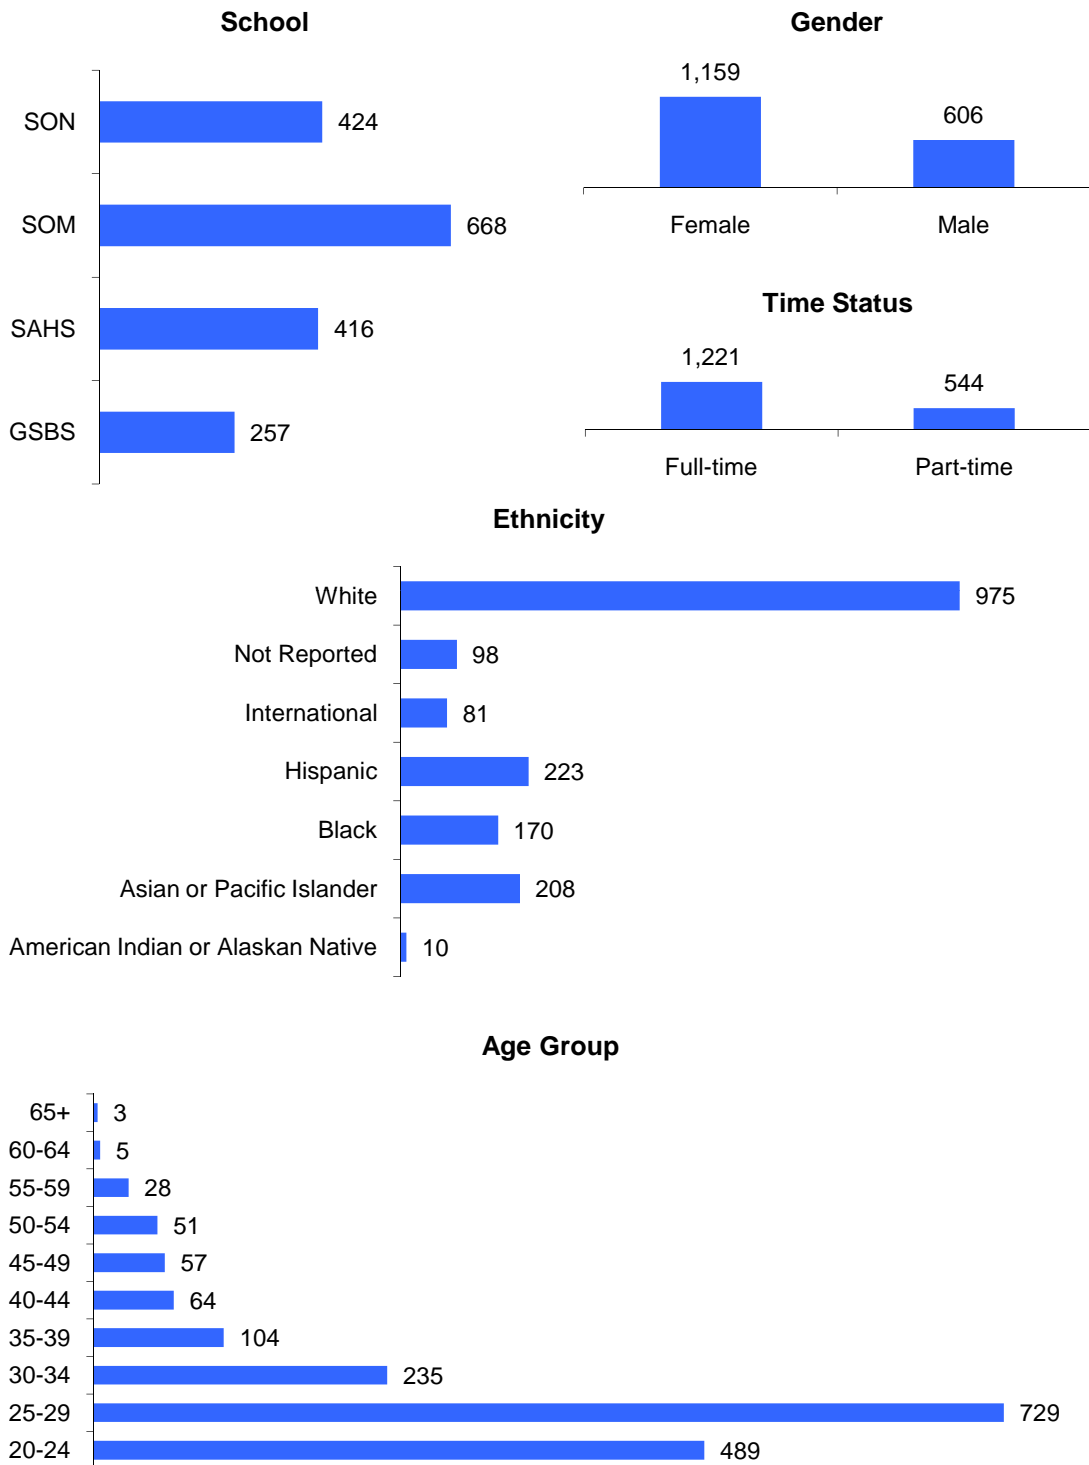

Summer 2008 Official Student Enrollment Summary

Total Unduplicated Headcount Enrollment = 1,765

Source: THECB CBM001 (Enrollment) Reports

**Summer 2008 Official Student Enrollment Summary
(continued)**

Total Unduplicated Headcount Enrollment = 1,765