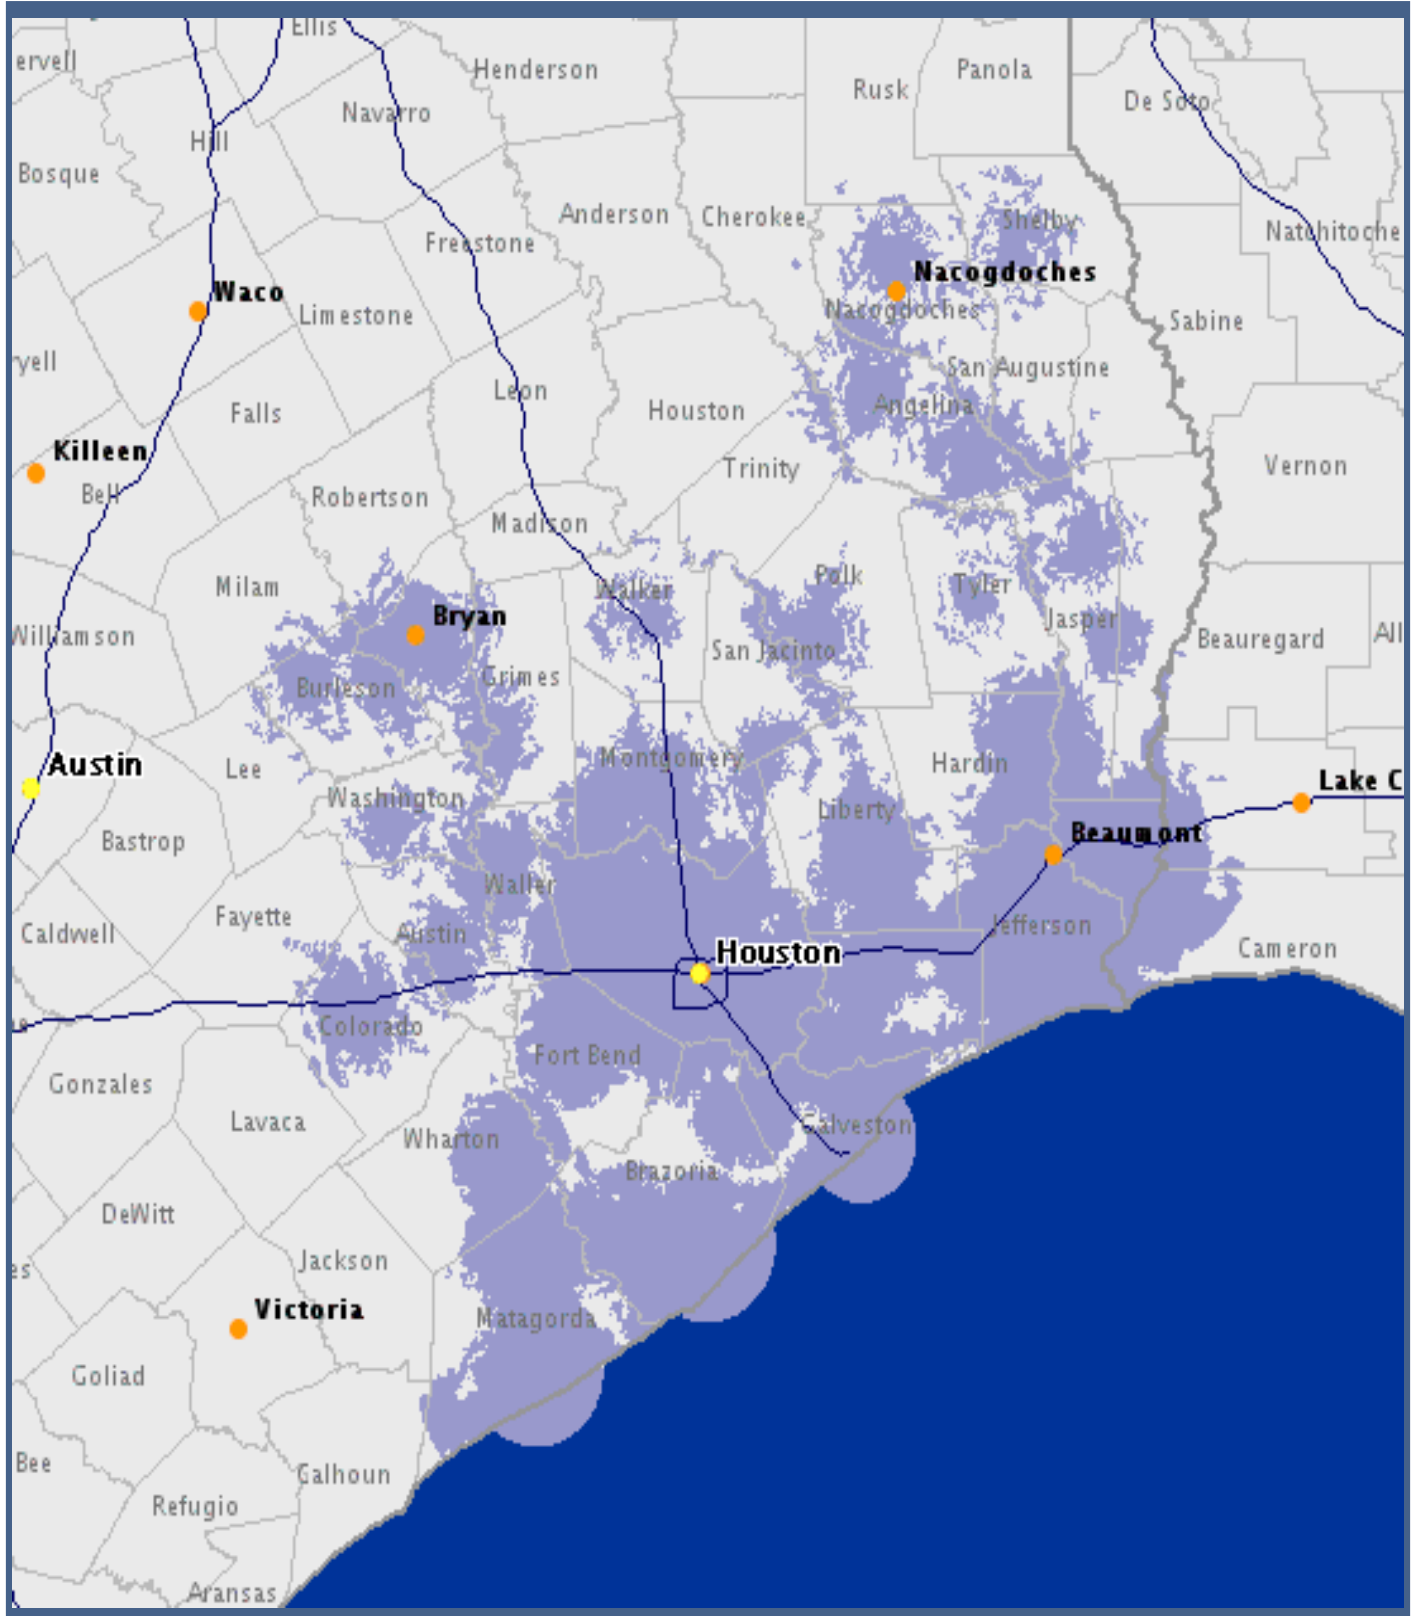

# Houston

Local One-Way Coverage

929.6125 MHz

Because of the nature of radio transmission, strength of paging signal will vary depending upon your location. Maps may not be to scale.

© 2006 USA Mobility