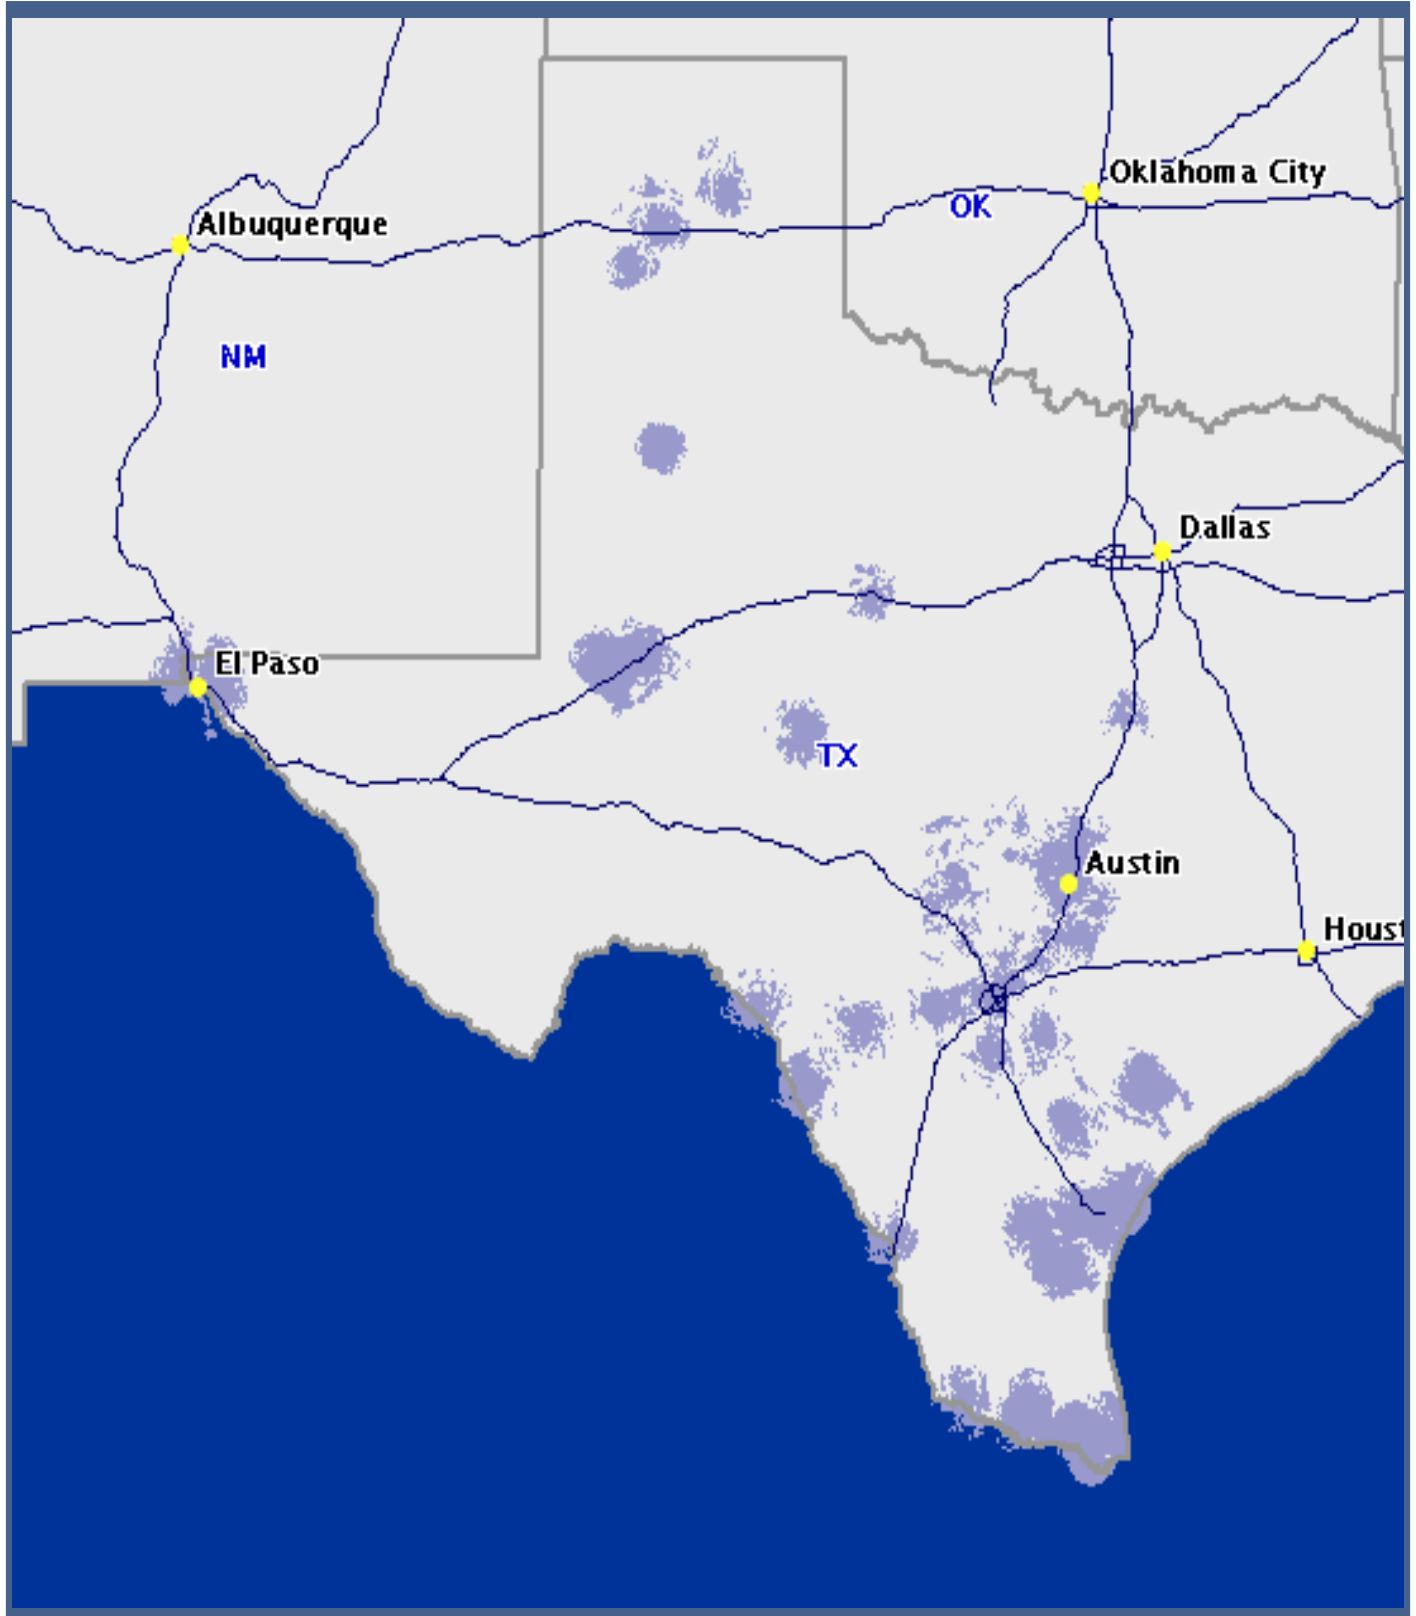

Austin

Local One-Way Coverage

929.6125 MHz

Because of the nature of radio transmission, strength of paging signal will vary depending upon your location. Maps may not be to scale.

© 2006 USA Mobility